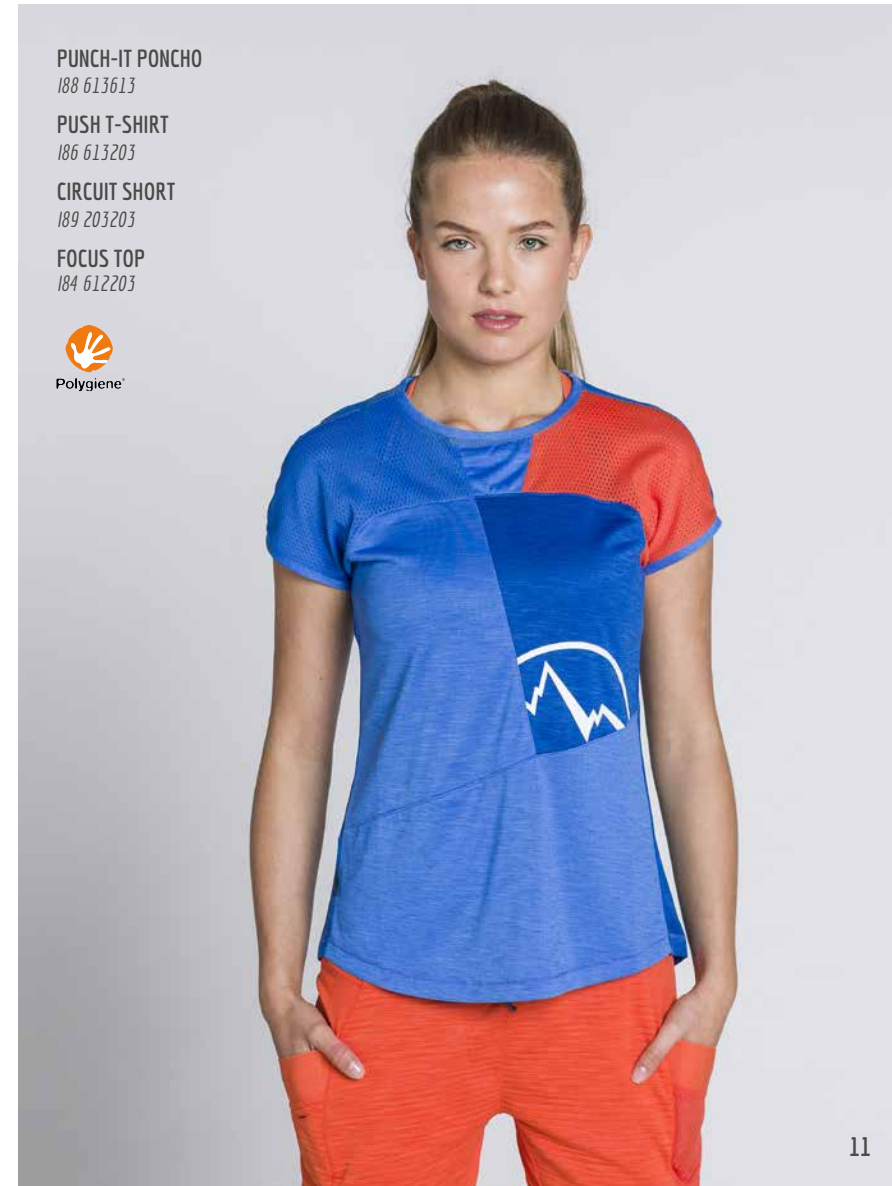

Polygiene®

HIDDEN KEY POCKET
UNDERNEATH THE CF COLLAR

REMOVABLE CUPS

ELASTIC SHOULDER
STRAPES

- PUNCH-IT PONCHO
188 613613
- PUSH T-SHIRT
186 613203
- CIRCUIT SHORT
189 203203
- FOCUS TOP
184 612203

Polygiene®