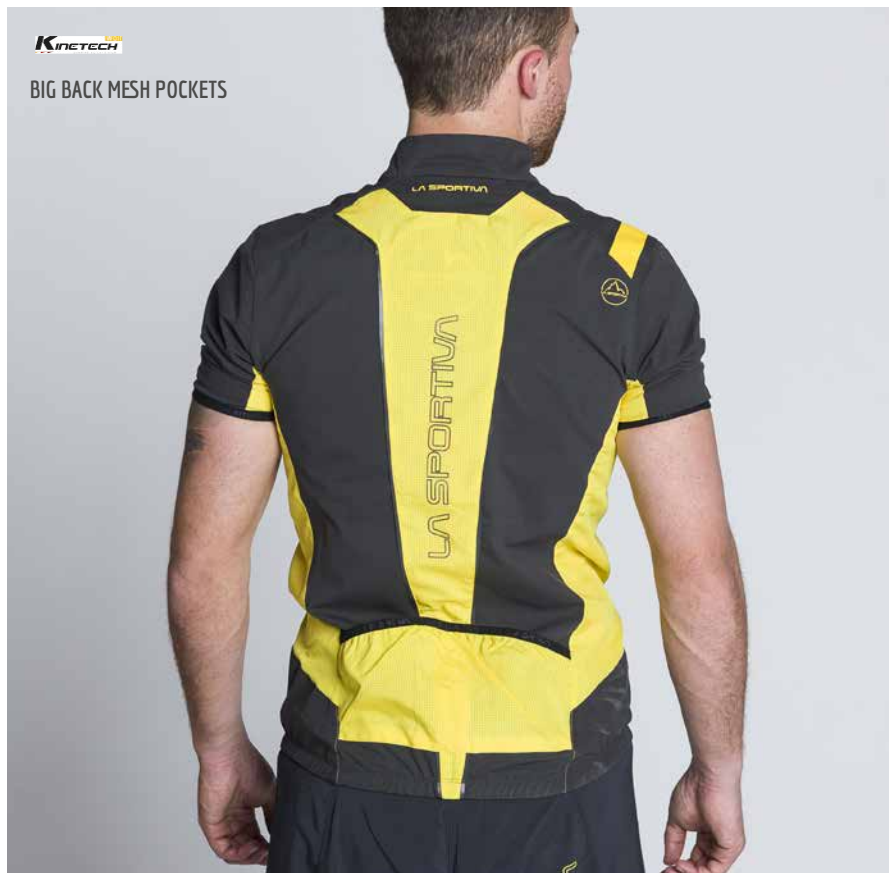

VELOX SHORT
J68 999100

Polygiene®

ANTI-ODOR AND
ANTI-BACTERIAL

MACH VEST
J67 999100

VELOX SHORT
J68 999100

LONG DISTANCE SOCKS
29S BY

VK SHOES
360 999100

LASERCUTTED BOTTOM HEM
WITH INTEGRATED
SILICON YARN