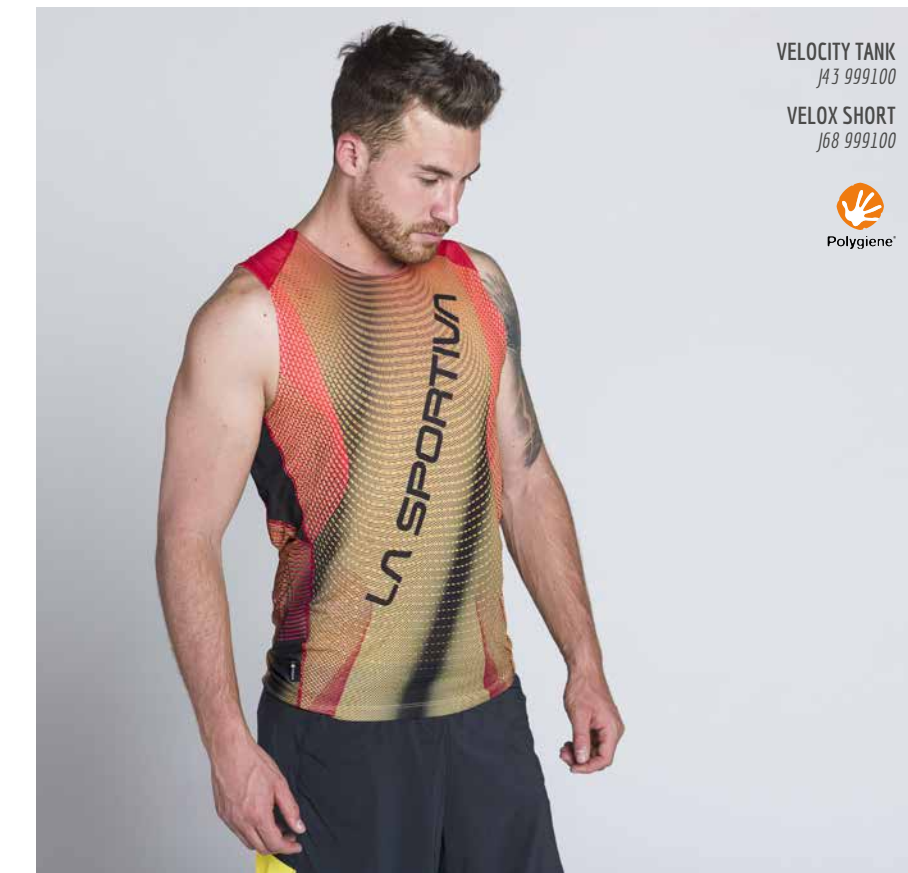

SONIC T-SHIRT
J44 999100

BLADE GTX SHOES
24 G 903704

ARROW TIGHT 3/4
J69 999100

VK SHOES
360 999100

TRAIL SPEED ALU POLES
49M100100

Polygiene®

BODY MAPPED
COMPRESSION

VELOCITY TANK
J43 999100