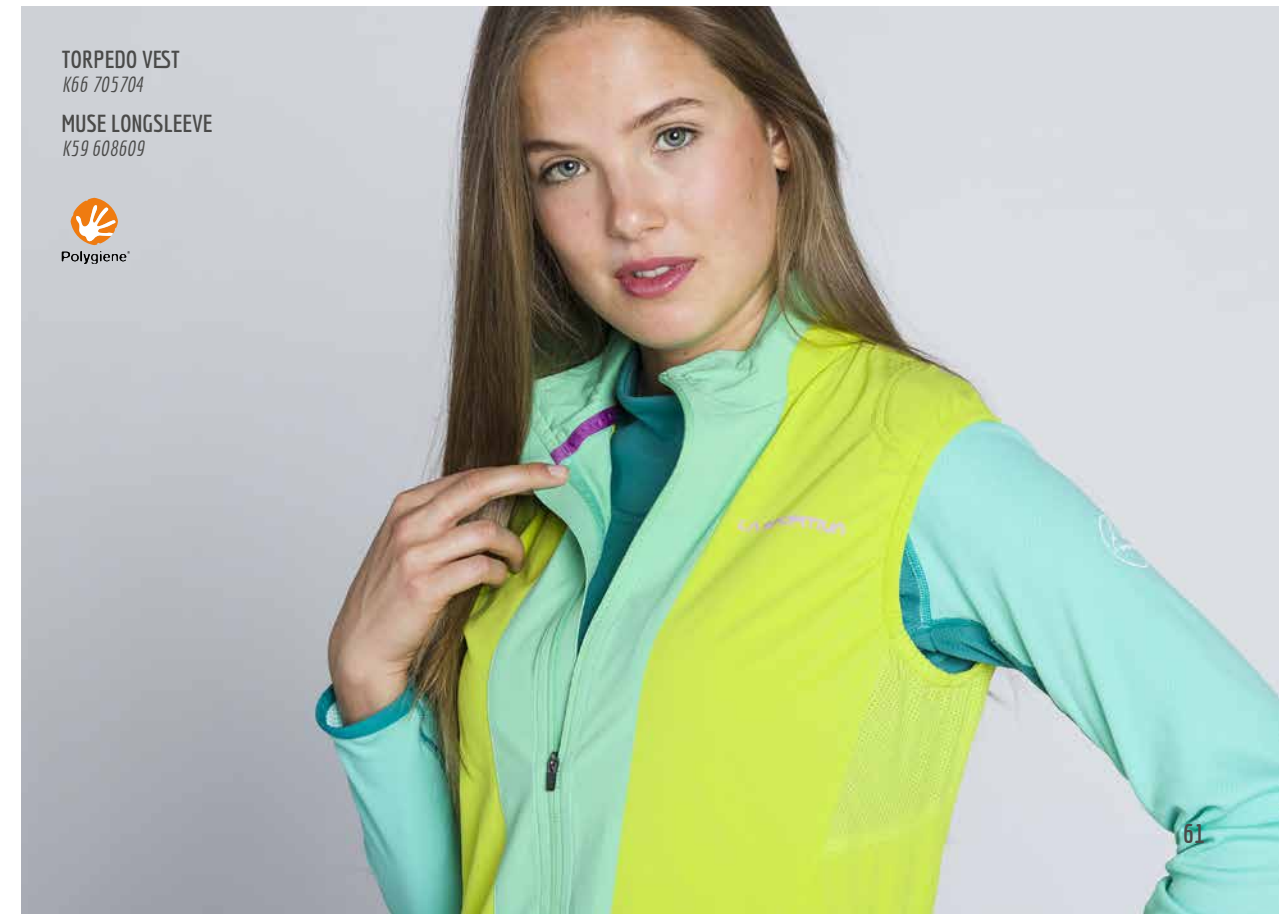

TORPEDO VEST
K66 705704
MUSE LONGSLEEVE
K59 608609