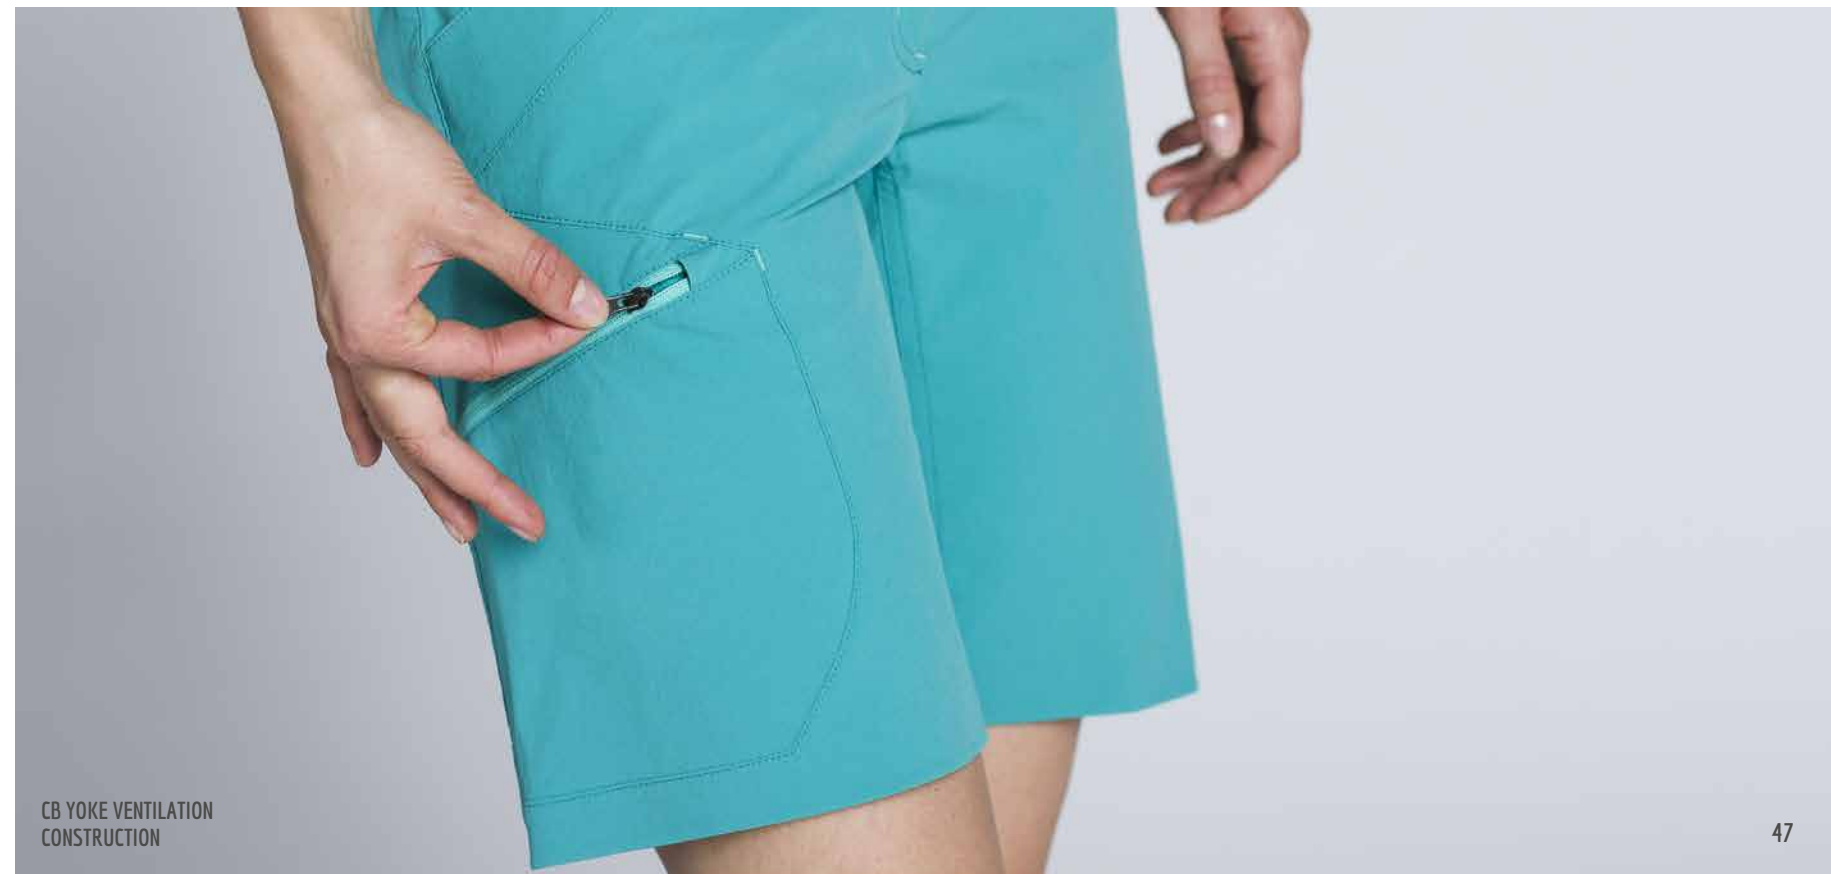

TX VISOR
X86 203203

DEMETRA TANK
K69 203203

ACME BERMUDA
K55 608608

BLADE GTX SHOES
24G 903704

MOUNTAIN HIKING
BACKPACK
29X RE

CB YOKE VENTILATION
CONSTRUCTION