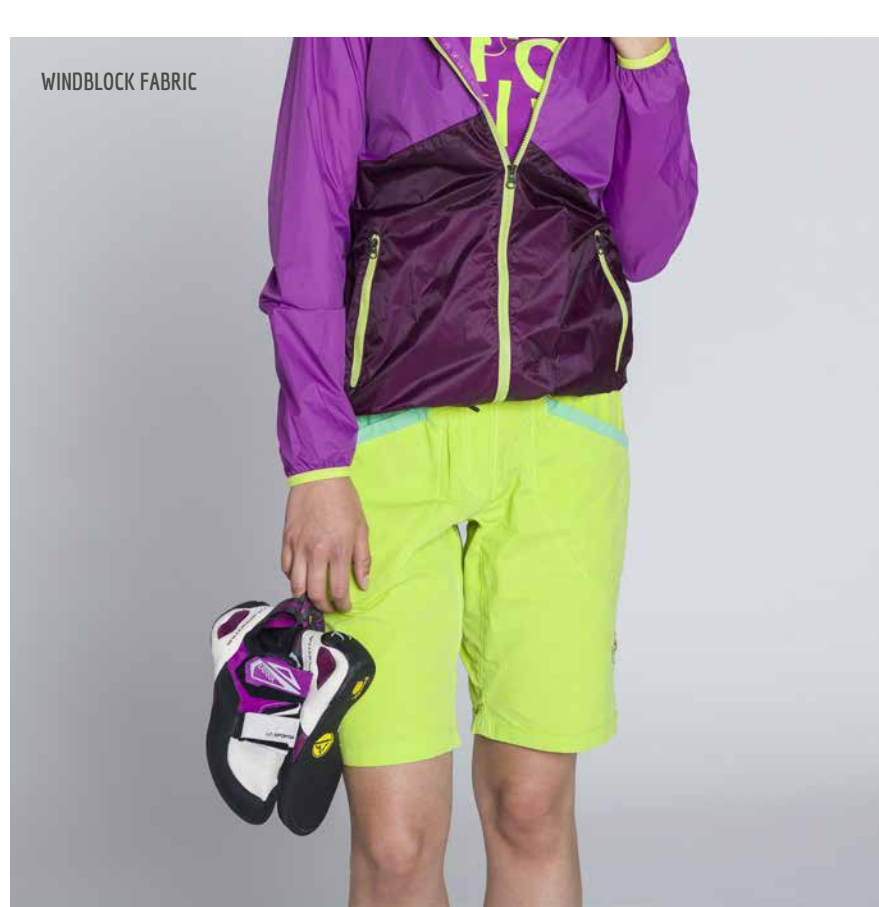

FLAT LOCK
SEAM TECHNOLOGY

WINDBLOCK FABRIC

BREATHABLE
AND ABRASION RESISTANT

CREEK JKT
193 500501
TWENTIES T-SHIRT
175 500500
NIRVANA SHORT
156 705704
LYCAN SHOES
36L 500501
KATANA SHOES
20M 000500

BELAY BEANIE
X85 500500