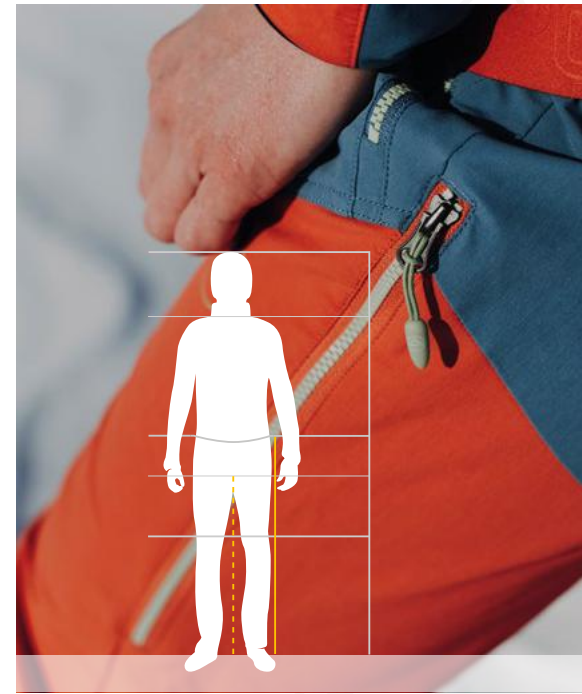

LONG PANTS

Length **+5 cm** compared to Regular sizing

MAN SIZING CHART [cm]

EU	XS/44	S/46	M/48	L/50	XL/52	XXL/54
USA	XXS	XS	S	M	L	XL
total height | LONG	173-176	177-180	181-184	185-188	189-192	193-196
LEG LENGTH [outer side length until hip bone] LONG	103-105	106-108	109-111	112-114	115-116	117-120

WOMAN SIZING CHART [cm]

EU	38/32	40/34	42/36	44/38	46/40	48/42
USA	XXS	XS	S	M	L	XL
total height | LONG	163-166	167-170	171-174	175-178	179-182	183-186
LEG LENGTH [outer side length until hip bone] LONG	97-99	100-102	103-105	106-108	109-111	112-114

SHORT PANTS

Length **-4 cm** compared to Regular sizing

MAN SIZING CHART [cm]

EU	XS/44	S/46	M/48	L/50	XL/52	XXL/54
USA	XXS	XS	S	M	L	XL
total height | SHORT	162-165	166-169	170-173	174-177	178-181	182-185
LEG LENGTH [outer side length until hip bone] LONG	94-96	97-99	100-102	103-105	106-108	109-111

WOMAN SIZING CHART [cm]

EU	38/32	40/34	42/36	44/38	46/40	48/42
USA	XXS	XS	S	M	L	XL
total height | SHORT	153-156	157-160	161-164	165-168	169-172	173-176
LEG LENGTH [outer side length until hip bone] LONG	88-90	91-93	94-96	97-99	100-102	103-105

SKI MOUNTAINEERING

- Ikarus Pant M*
- Ikarus Pant W*
- Revel GTX® Pant M*
- Xena GTX® Pant W*

FREE TOURING

- Excelsior Pant M*
- Excelsior Pant W*
- Northstar Evo Shell™ Pant M*
- Firestar Evo Shell™ Pant W*

LIGHT TOURING

- Orizion PantM
- Orizion Pant W
- Karma Pant M*
- Karma Pant W*
- Crizzle Evo Shell™ Pant M*

SKI FITTER

- Kyril Pant M*
- Kyril Pant W*

COMPETITION

- Stratos V Racing Pant M
- Stratos V Racing Pant W
- Defense Overpant W

*Extended size range:

MAN EU: XS-XXL
(US:XXS-XL)

WOMAN EU/US: XXS-XL

MAIN FEATURES

- Regular fit
- Breathability
- Gaiter reinforcement and 2/4-buckle boot compatibility

MAIN FEATURES

- Regular/Loose fit
- Side ventilation zips
- Gaiter reinforcement and 4-buckle boot compatibility

MAIN FEATURES

- Regular fit
- Elastic waistband
- Regular gaiter with light reinforcement

MAIN FEATURES

- Regular/Tight Fit
- Front Fly (M)
- Elastic Waistband
- Fitted gaiter with light

MAIN FEATURES

- Tight Fit
- Elastic waistband
- Technical snow gaiter

Multiple leg lengths

(Long; Short) for more adaptability will be available on some new styles